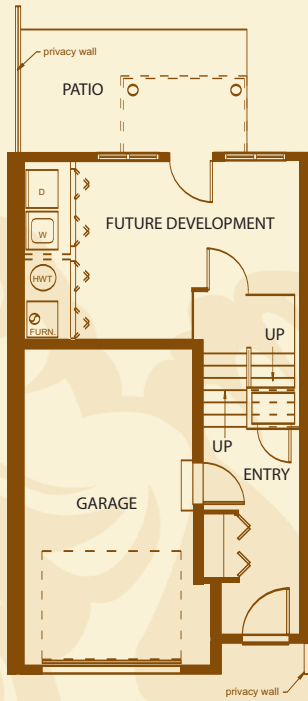

The Purcell

Inside Plan 1426 square feet

Lower Level

Main Level

Upper Level