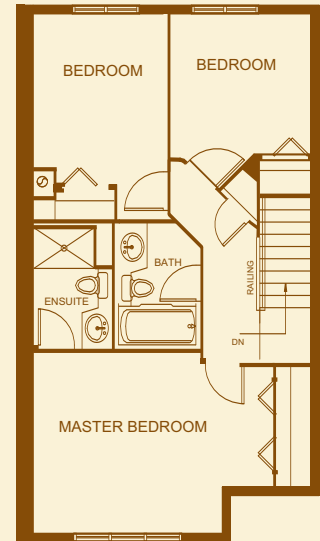

The Purcell

Inside Plan 1426 square feet

Lower Level

Main Level

Upper Level