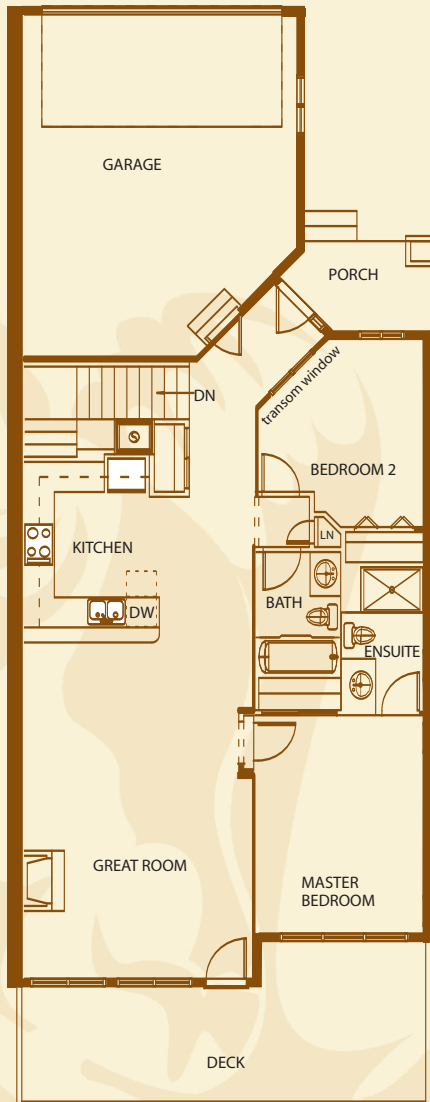

The Columbia

Inside Plan 1158 square feet

Main Level

Lower Level

Artist's concept. Plans may be subject to change, please refer to master plan.