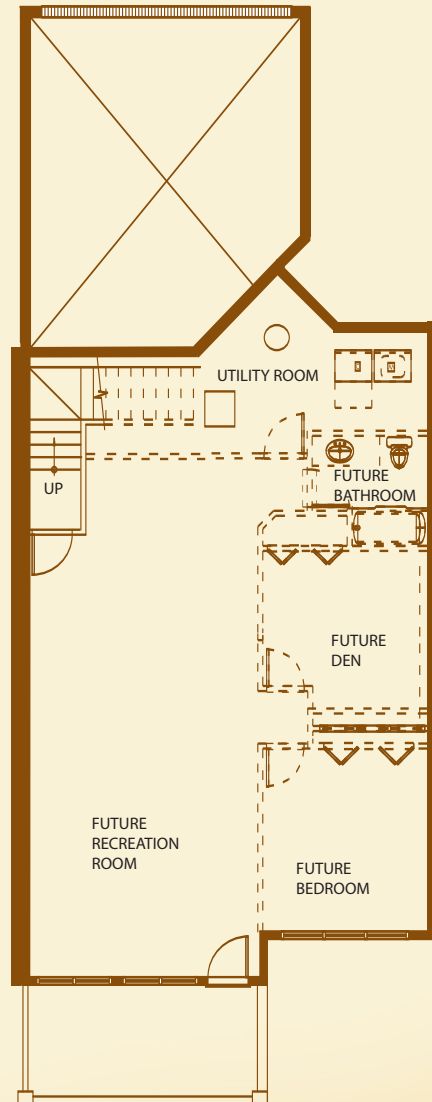

The Columbia

Inside Plan 1158 square feet

Main Level

Lower Level

Artist's concept. Plans may be subject to change, please refer to master plan.