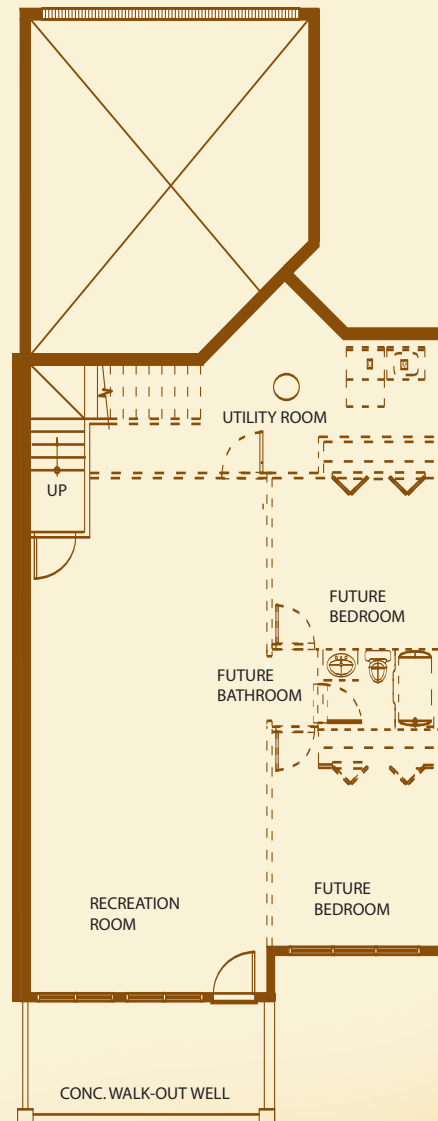

The Columbia

Inside Plan 1158 square feet

Main Level

Lower Level

Artist's concept. Plans may be subject to change, please refer to master plan.