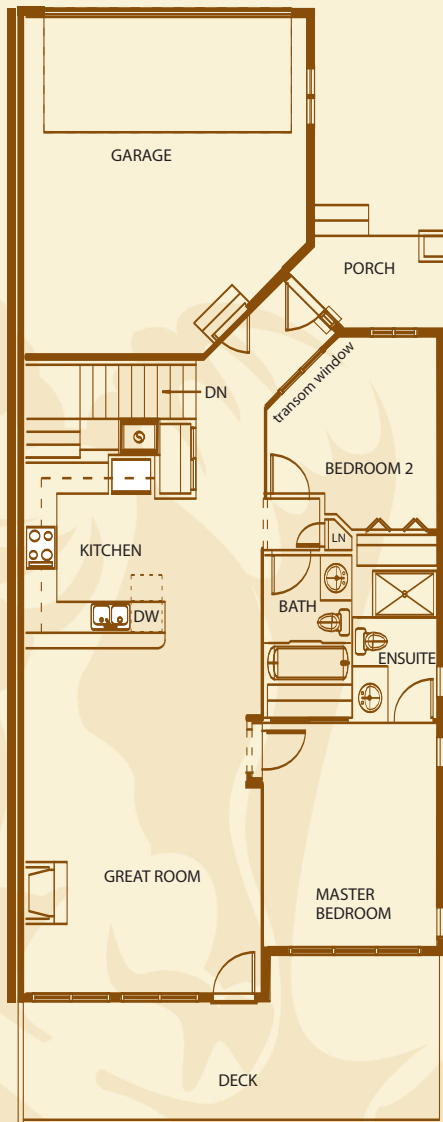

The Columbia

Inside Plan 1158 square feet

Main Level

Lower Level

Artist's concept. Plans may be subject to change, please refer to master plan.